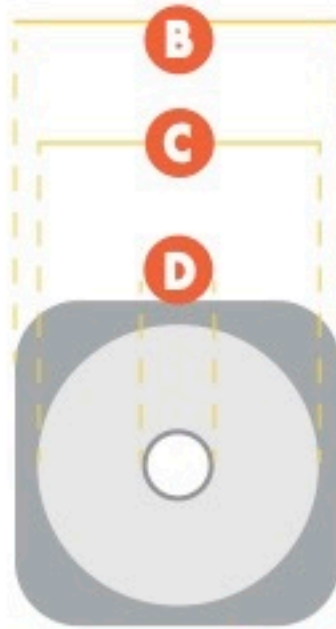

DIMENSIONS

We use:

Description	Model#	Height	Weight	Color	Reflective Collars	Base Color	A	B	C	D
12" 2lb.	OG122OB	18"	2lb.	Orange	none	Black	1.875"	8.5"	5.5"	2"
12" 2lb.	OG122O4B	12"	2lb.	Orange	(1)4" Collar	Black	1.875"	8.5"	5.5"	2"
18" 3lb.	OG183LB	18"	3lb.	Lime	none	Black	2"	10.5"	7.5"	2"
18" 3lb.	OG183L6B	18"	3lb.	Lime	(1)6" Collar	Black	2"	10.5"	7.5"	2"
18" 3lb.	OG183OB	18"	3lb.	Orange	none	Black	2"	10.5"	7.5"	2"
18" 3lb.w/collar	OG183O6B	18"	3lb.	Orange	(1)6" Collar	Black	2"	10.5"	7.5"	2"
28" 7lb.	OG287OB	28"	7lb.	Orange	none	Black	2"	14.2"	10.5"	2"
28" 7lb.w/collar	OG287O64B	28"	7lb.	Orange	(1)6" (1)4"	Black	2"	14.2"	10.5"	2"
28" 7lb.w/collar	OG287L64B	28"	7lb.	Lime	(1)6" (1)4"	Black	2"	14.2"	10.5"	2"
28" 7lb. Slimw/collar	OG287SO64B	28"	7lb.	Orange	(1)6" (1)4"	Black	1.5"	14"	7.7"	2"
28" 10lb.w/collar	OG2810O64B	28"	10lb.	Orange	(1)6" (1)4"	Black	2"	14.2"	10.75"	2"
28" 10lb. Slimw/collar	OG2810SO64B	28"	10lb.	Orange	(1)6" (1)4"	Black	1.5"	14"	7.7"	2"
36" 10lb.w/collar	OG3610O64B	36"	10lb.	Orange	(1)6" (1)4"	Black	2"	14.7"	11.1"	2"
36" 10lb.w/collar	OG3610L64B	36"	10lb.	Lime	(1)6" (1)4"	Black	2"	14.7"	11.1"	2"
36" 12lb.	OG3612OB	36"	12lb.	Orange	none	Black	2"	14.75"	10.875"	2"
36" 12lb. Org	OG3612O64O	36"	12lb.	Orange	(1)6" (1)4"	Orange	2"	14.75"	10.875"	2"
36" 12lb.w/collar	OG3612O64B	36"	12lb.	Orange	(1)6" (1)4"	Black	2"	14.75"	10.875"	2"