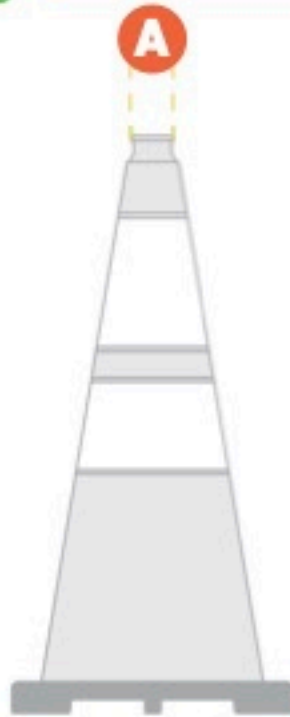

DIMENSIONS

We use:

Description	Model#	Height	Weight	Color	Reflective Collars	Base Color	A	B	C	D
12" 2lb.	OG122OB	18"	2lb.	Orange	none	Black	1.875"	8.5"	5.5"	2"
12" 2lb.	OG122O4B	12"	2lb.	Orange	(1)4" Collar	Black	1.875"	8.5"	5.5"	2"
18" 3lb.	OG183LB	18"	3lb.	Lime	none	Black	2"	10.5"	7.5"	2"
18" 3lb.	OG183L6B	18"	3lb.	Lime	(1)6" Collar	Black	2"	10.5"	7.5"	2"
18" 3lb.	OG183OB	18"	3lb.	Orange	none	Black	2"	10.5"	7.5"	2"
18" 3lb.w/collar	OG183O6B	18"	3lb.	Orange	(1)6" Collar	Black	2"	10.5"	7.5"	2"
28" 7lb.	OG287OB	28"	7lb.	Orange	none	Black	2"	14.2"	10.5"	2"
28" 7lb.w/collar	OG287O64B	28"	7lb.	Orange	(1)6" (1)4"	Black	2"	14.2"	10.5"	2"
28" 7lb.w/collar	OG287L64B	28"	7lb.	Lime	(1)6" (1)4"	Black	2"	14.2"	10.5"	2"
28" 7lb. Slimw/collar	OG287SO64B	28"	7lb.	Orange	(1)6" (1)4"	Black	1.5"	14"	7.7"	2"
28" 10lb.w/collar	OG2810O64B	28"	10lb.	Orange	(1)6" (1)4"	Black	2"	14.2"	10.75"	2"
28" 10lb. Slimw/collar	OG2810SO64B	28"	10lb.	Orange	(1)6" (1)4"	Black	1.5"	14"	7.7"	2"
36" 10lb.w/collar	OG3610O64B	36"	10lb.	Orange	(1)6" (1)4"	Black	2"	14.7"	11.1"	2"
36" 10lb.w/collar	OG3610L64B	36"	10lb.	Lime	(1)6" (1)4"	Black	2"	14.7"	11.1"	2"
36" 12lb.	OG3612OB	36"	12lb.	Orange	none	Black	2"	14.75"	10.875"	2"
36" 12lb. Org	OG3612O64O	36"	12lb.	Orange	(1)6" (1)4"	Orange	2"	14.75"	10.875"	2"
36" 12lb.w/collar	OG3612O64B	36"	12lb.	Orange	(1)6" (1)4"	Black	2"	14.75"	10.875"	2"